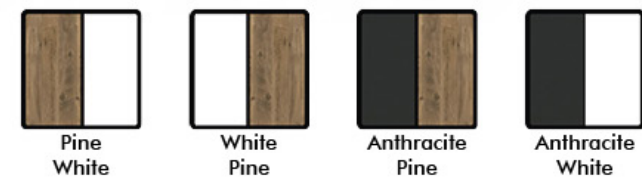

Color Palette