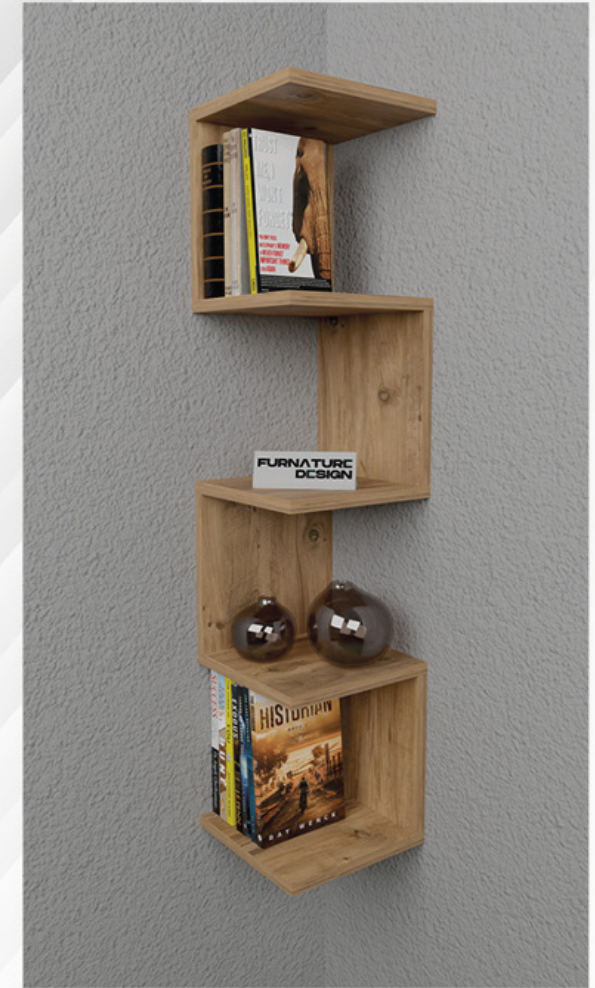

Color Palette

Montessori Kids Bookshelf

Model No	FD-MTSKBS	Product Size	120 x 63,6 x 10 cm
Box Size	11 x 12 x 123 cm	Carton CBM	0.0162
Carton Gross Weight(kg)	8.3		

Color Palette

Pine

White

Anthracite

Zigzag Corner Bookshelf