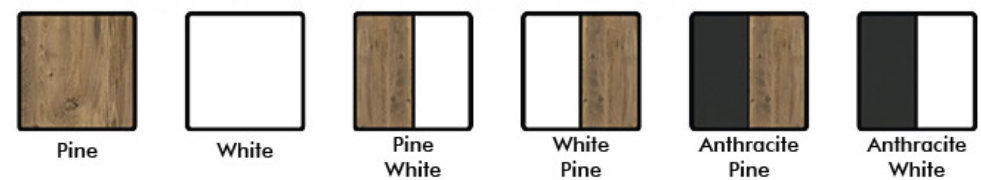

Color Palette