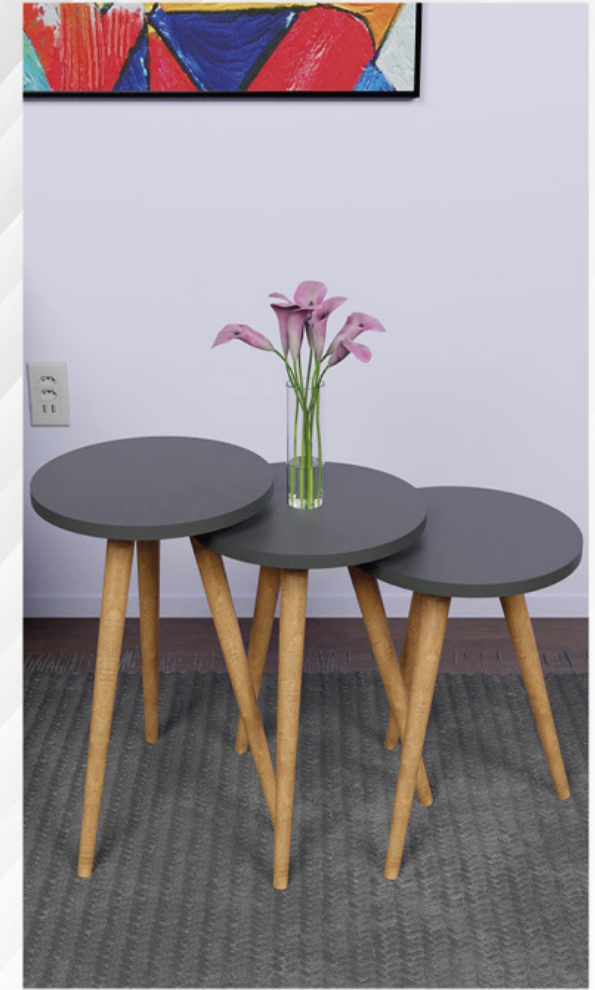

Color Palette

Pine

White

Anthracite

Wooden Leg 3 Pcs Coffee Table Set

Model No	FD-WDL3PCCTS	Product Size	Dia : 33,6 cm Heights : 45 - 48 - 51 cm
Box Size	47,5 x 36,5 x 14 cm	Carton CBM	0.0242
Carton Gross Weight(kg)	7		