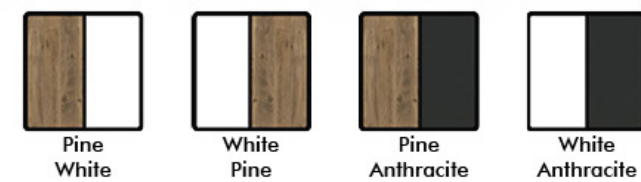

Color Palette