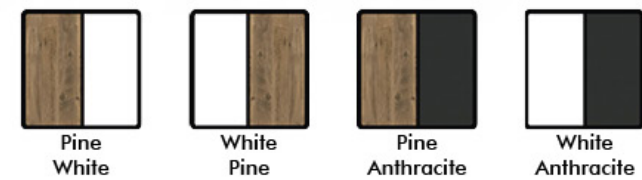

Color Palette

Pine
White

White
Pine

Pine
Anthracite

White
Anthracite

Multi Purpose Shelves Set

Model No	FD-432MPS	Box Size	115 x 34 x 10 cm
Product Size	33 x 28 x 100 cm / 33 x 28 x 70 cm / 33 x 28 x 40 cm		
Carton CBM	0.0369	Carton Gross Weight(kg)	14.25