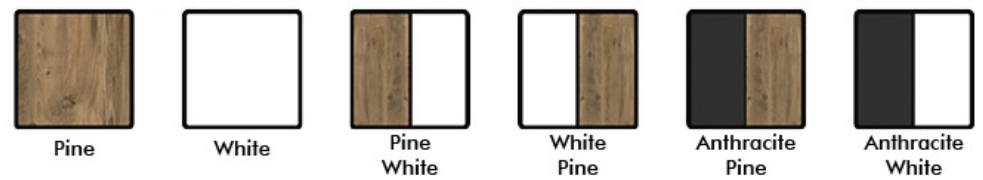

Color Palette