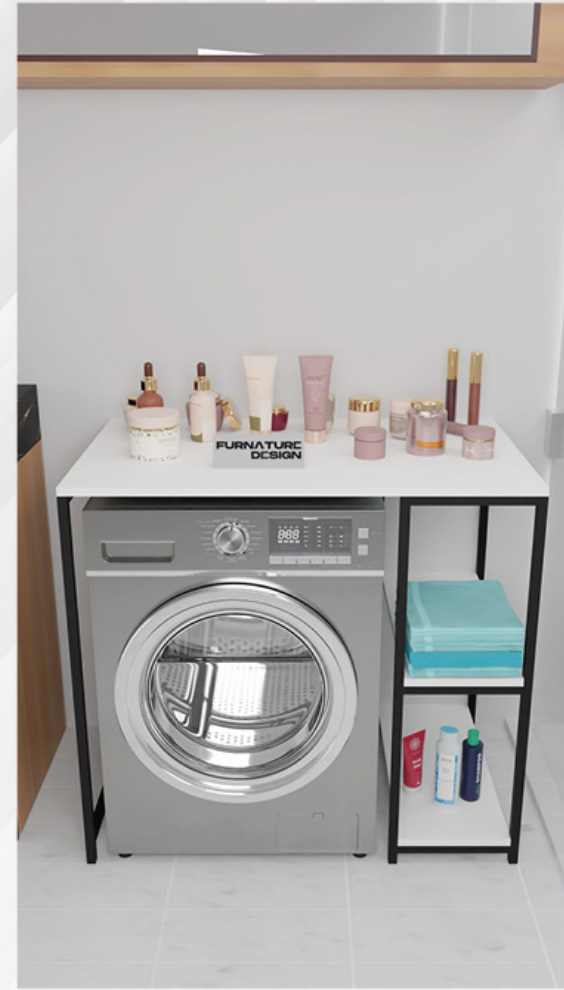

White

Anthracite

Bathroom Organizer Cabinet

Model No	FD-CBBORCB	Product Size	185,5 x 65 x 27 cm
Box Size	93 x 52 x13 cm	Carton CBM	0.063
Carton Gross Weight(kg)	22.5		

Color Palette

Pine

White

Anthracite