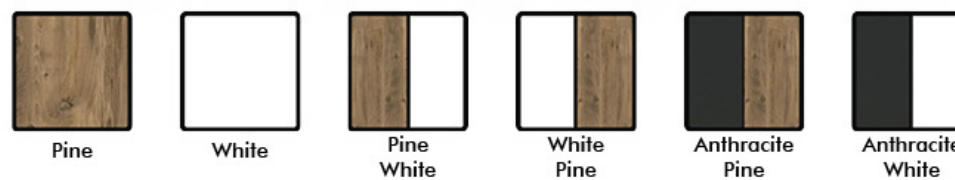

Color Palette

170 cm 5 Layer Narrow Chipboard Bookshelf

Model No	FD- 5LCBNBS	Product Size	40 x 19,5 x 170 cm
Box Size	174 x 22 x 11 cm	Carton CBM	0.0421
Carton Gross Weight(kg)	13.5		

Color Palette

170 cm 5 Layer Bookshelf Set (3n+2w)