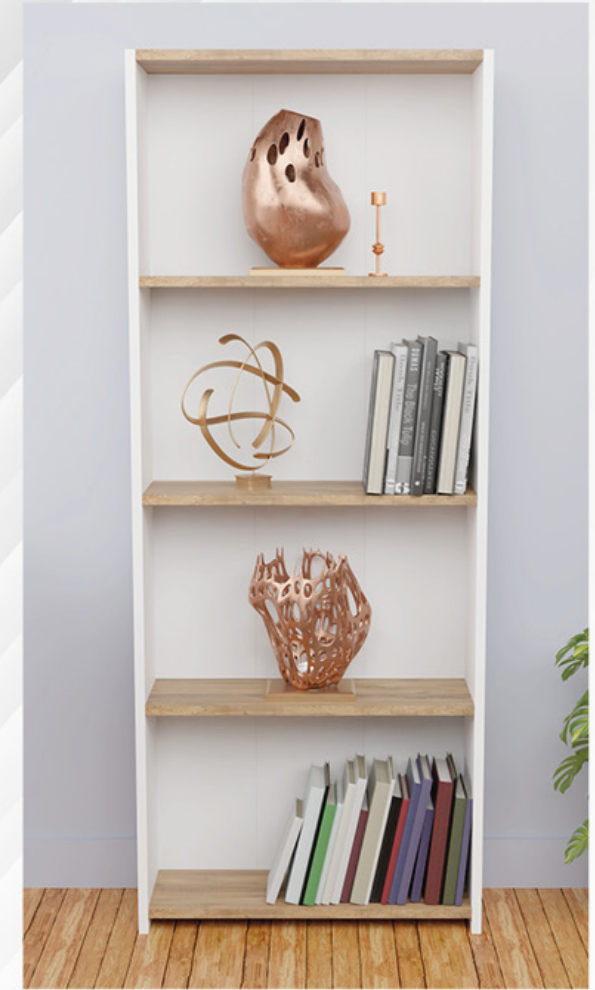

Color Palette

3 Layer Bookshelf

Model No	FD-3LBS	Product Size	78 x 60 x 30 cm
Box Size	80 x 32 x 9 cm	Carton CBM	0.02217
Carton Gross Weight(kg)	7.1		

Color Palette

170 cm 5 Layer Chipboard Bookshelf

Model No	FD- 5LCBBS	Product Size	60 x 19,5 x 170 cm
Box Size	174 x 22 x 11 cm	Carton CBM	0.0421
Carton Gross Weight(kg)	15.5		