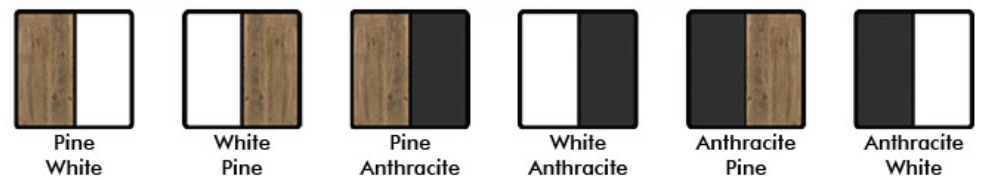

Color Palette